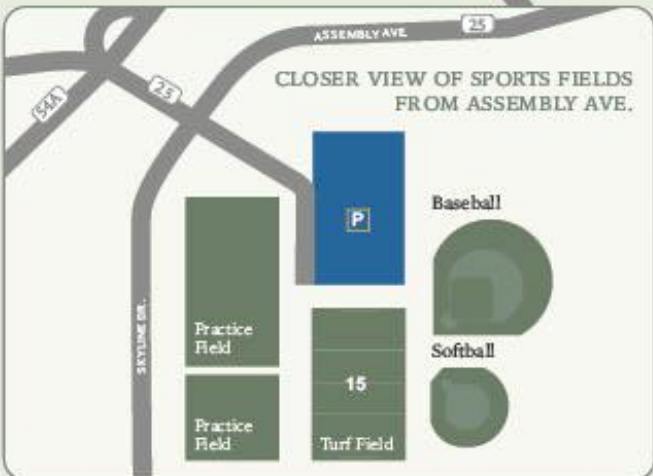

KEUKA COLLEGE

Believe in What We Can Do Together